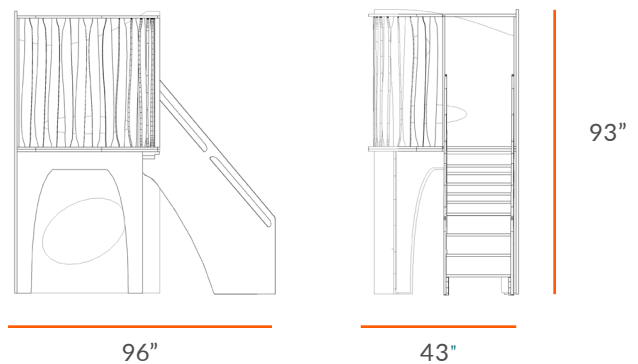

Description

The **Half Loft** is a great option for spaces that want to utilize their vertical height, but don't have an abundance of floor space for our largest floor prints. Half the size of our Christine Loft, this model gives children both a play space atop the platform and underneath it.

Natural Pod™ Play lofts were designed with the needs of learners in mind. They were intentionally designed to provide endless invitations for open-ended play where children can express themselves freely and let their imaginations transform the space into anything they wish; whether a fort, a castle, a reading nook, an enchanted forest, or perhaps a magical cave. Named after the educators whose own imaginations inspired them, each Natural Pod™ Play Loft is unique, beautiful, sustainable and extremely durable. They are designed to suit multiple space configurations and various stages of child development.

Product features

- Edges all smoothed and finished
- The steps can be positioned either on left or right side
- Very compact, perfect for placement in limited spaces

Materials

- **Europly FSC** certified hardwood plywood (FSC R 012337)
- **MPX® FSC** certified hardwood plywood (FSC R 012337)

natural pod™

TECHNICAL DRAWING

WONDER LOFTS

LENGTH 96"

DEPTH 43"

HEIGHT 93"

Dimensions indicated are approximate. Please contact us if you require clarification.